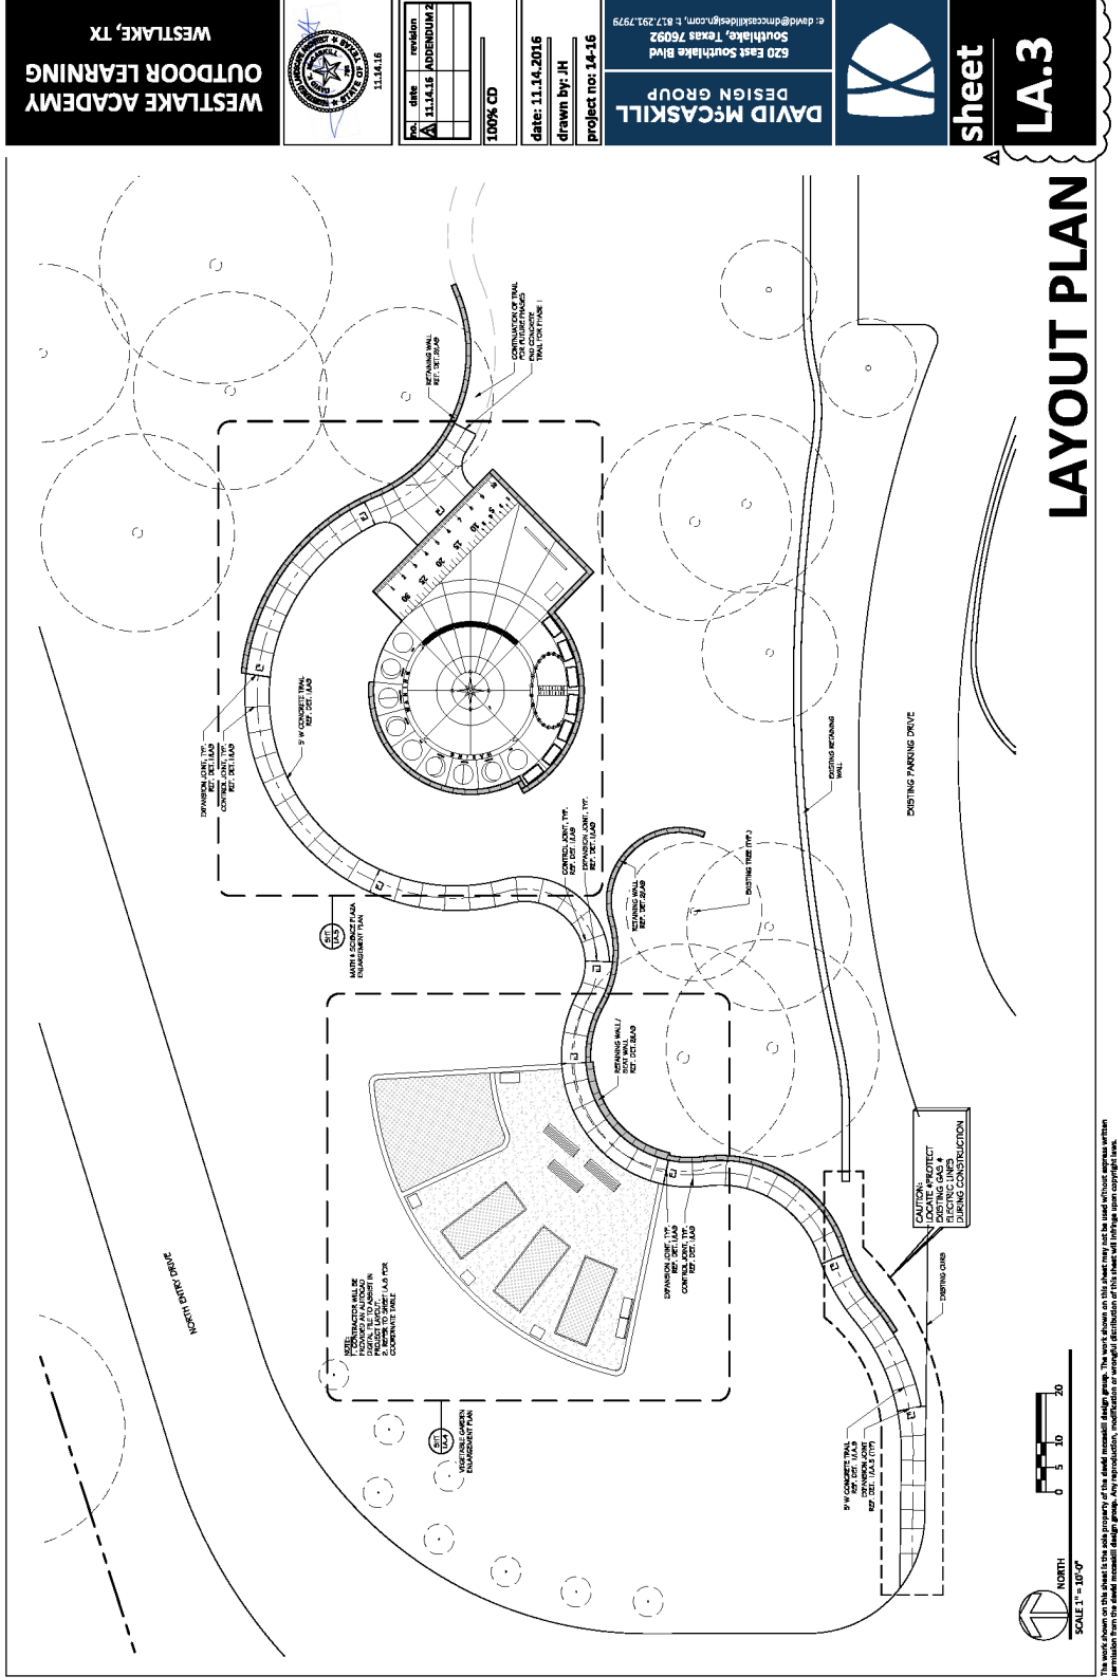

Math & Science Plaza Site Plan

LAYOUT PLAN

sheet
LA.3

**DAVID McCASKILL
DESIGN GROUP**
620 East Southlake Blvd
Southlake, Texas 76092
e: david@mccaskilldesign.com, t: 817.291.7979

date: 11.14.2016
drawn by: JH
project no: 14-16

100% CD
11.14.16 ADDENDUM 2
revision
date
by

WESTLAKE ACADEMY
OUTDOOR LEARNING
WESTLAKE, TX