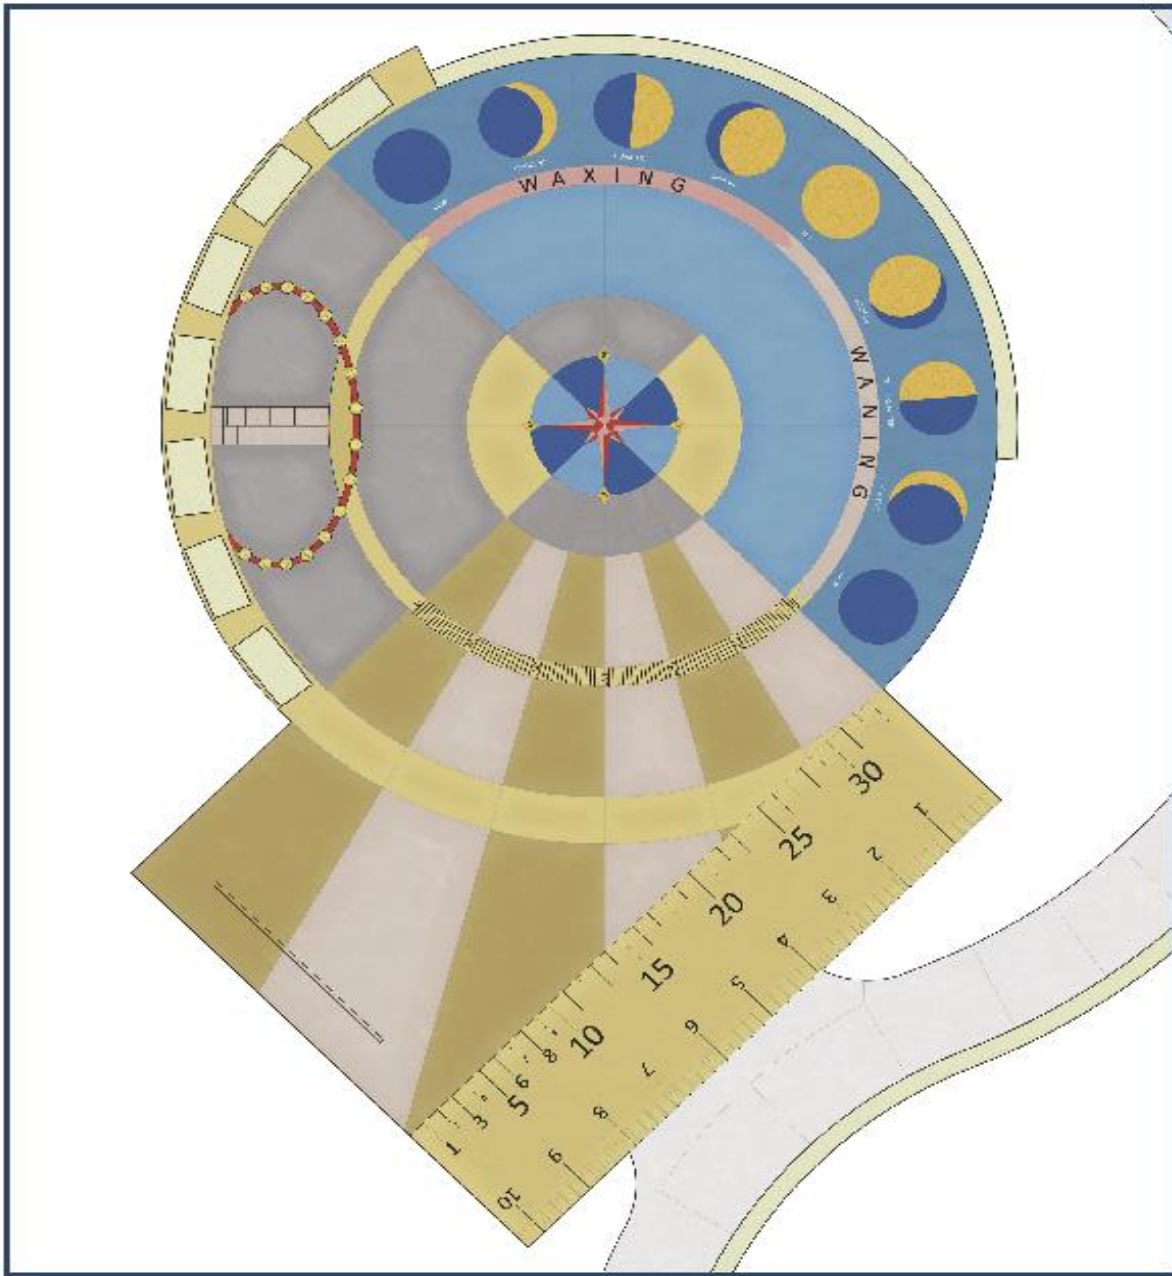

Math & Science Plaza

\$170,000 Goal

WESTLAKE ACADEMY
OUTDOOR LEARNING
 WESTLAKE, TX

11.14.16

NO.	DATE	REVISION
A	11.14.16	ADDENDUM 2

100% CD

date: 11.14.2016

drawn by: JH

**WESTLAKE ACADEMY MATH & SCIENCE PLAZA
CONCRETE FINISHES EXHIBIT**

Westlake, TX