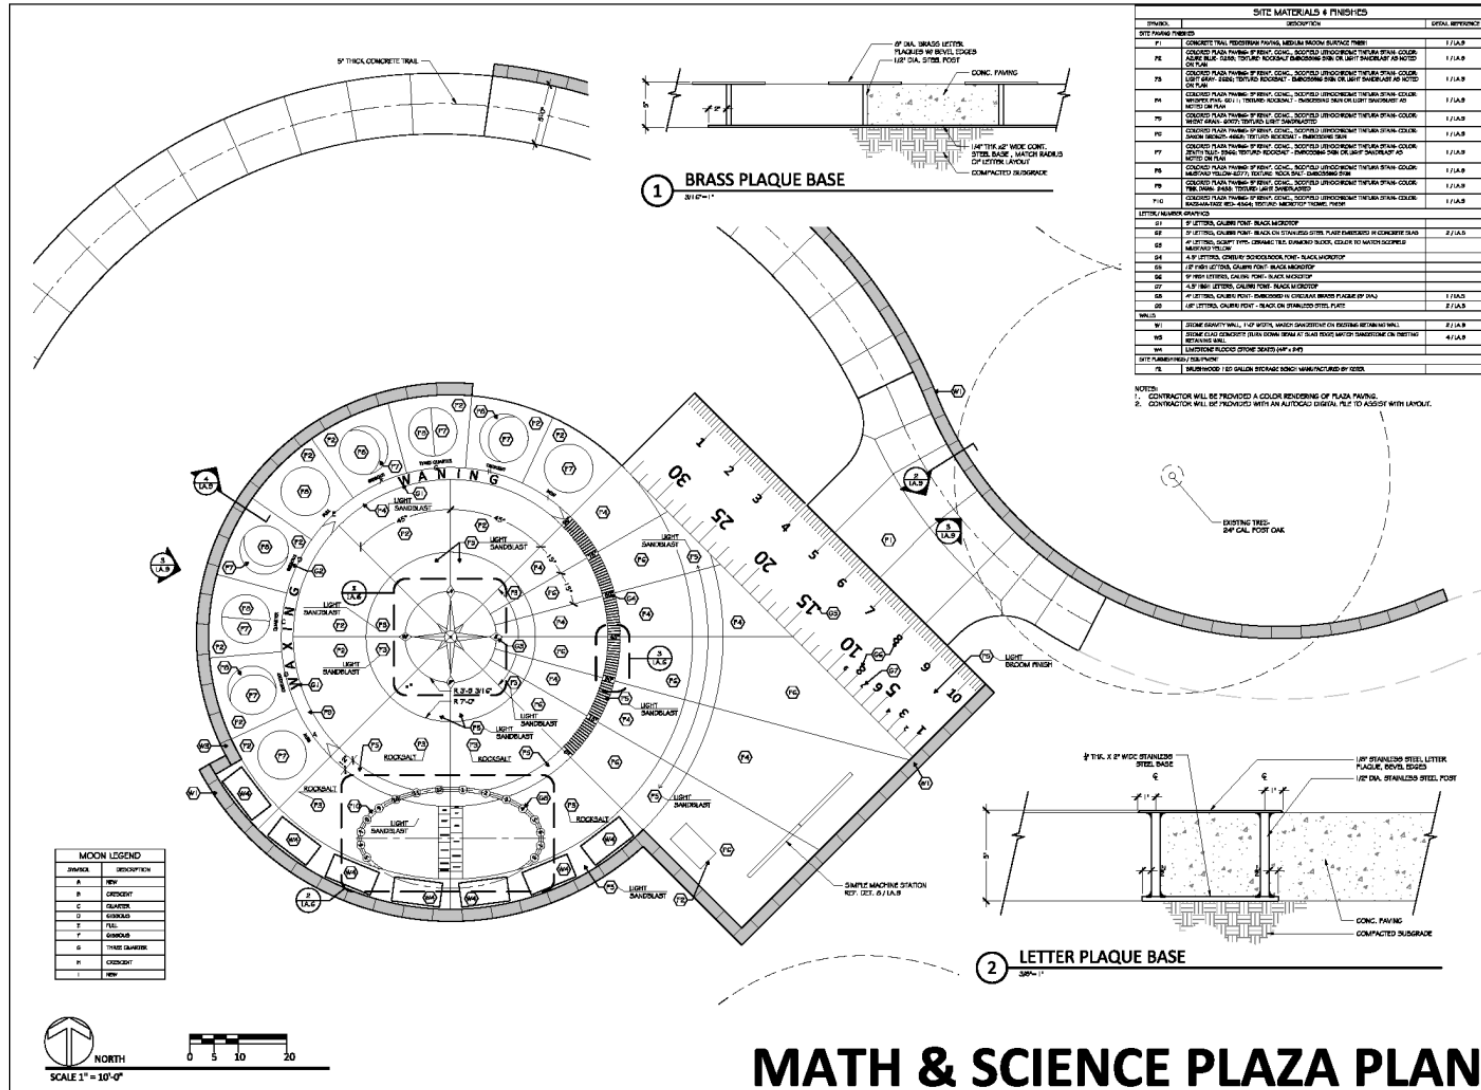

Math & Science Plaza

$170,000 Goal

WESTLAKE ACADEMY
OUTDOOR LEARNING
WESTLAKE, TX

11.14.16

NO.	DATE	REVISION
A	11.14.16	ADDENDUM 2

100% CD

date: 11.14.2016

drawn by: JH

project no: 14-16

DAVID McCASKILL
DESIGN GROUP
620 East Southlake Blvd
Southlake, Texas 76092
e.david@dmccaskilldesign.com t. 817.202.7979

sheet

LA.5